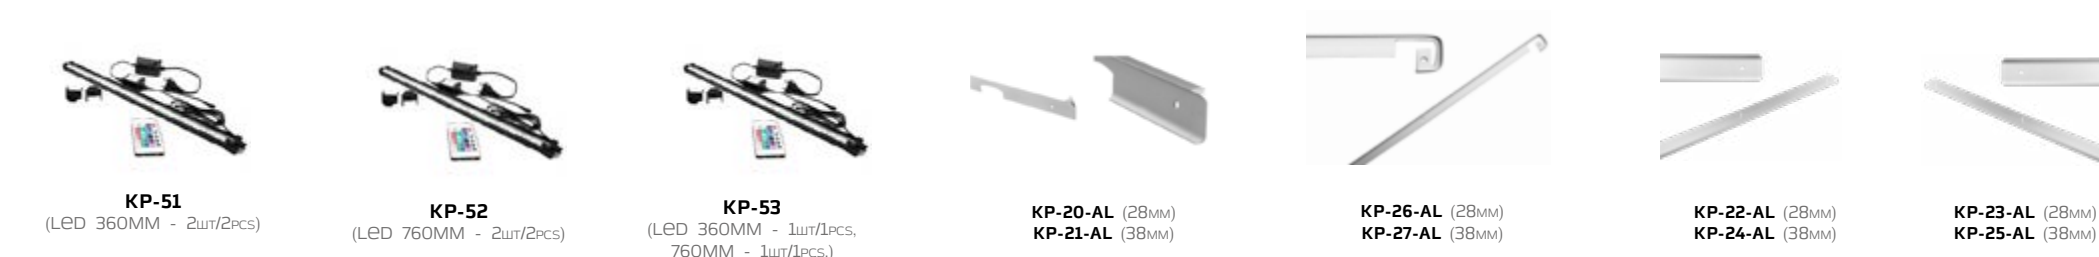

ДОДАТКОВІ ОПЦІЇ/
ADDITIONAL OPTIONS